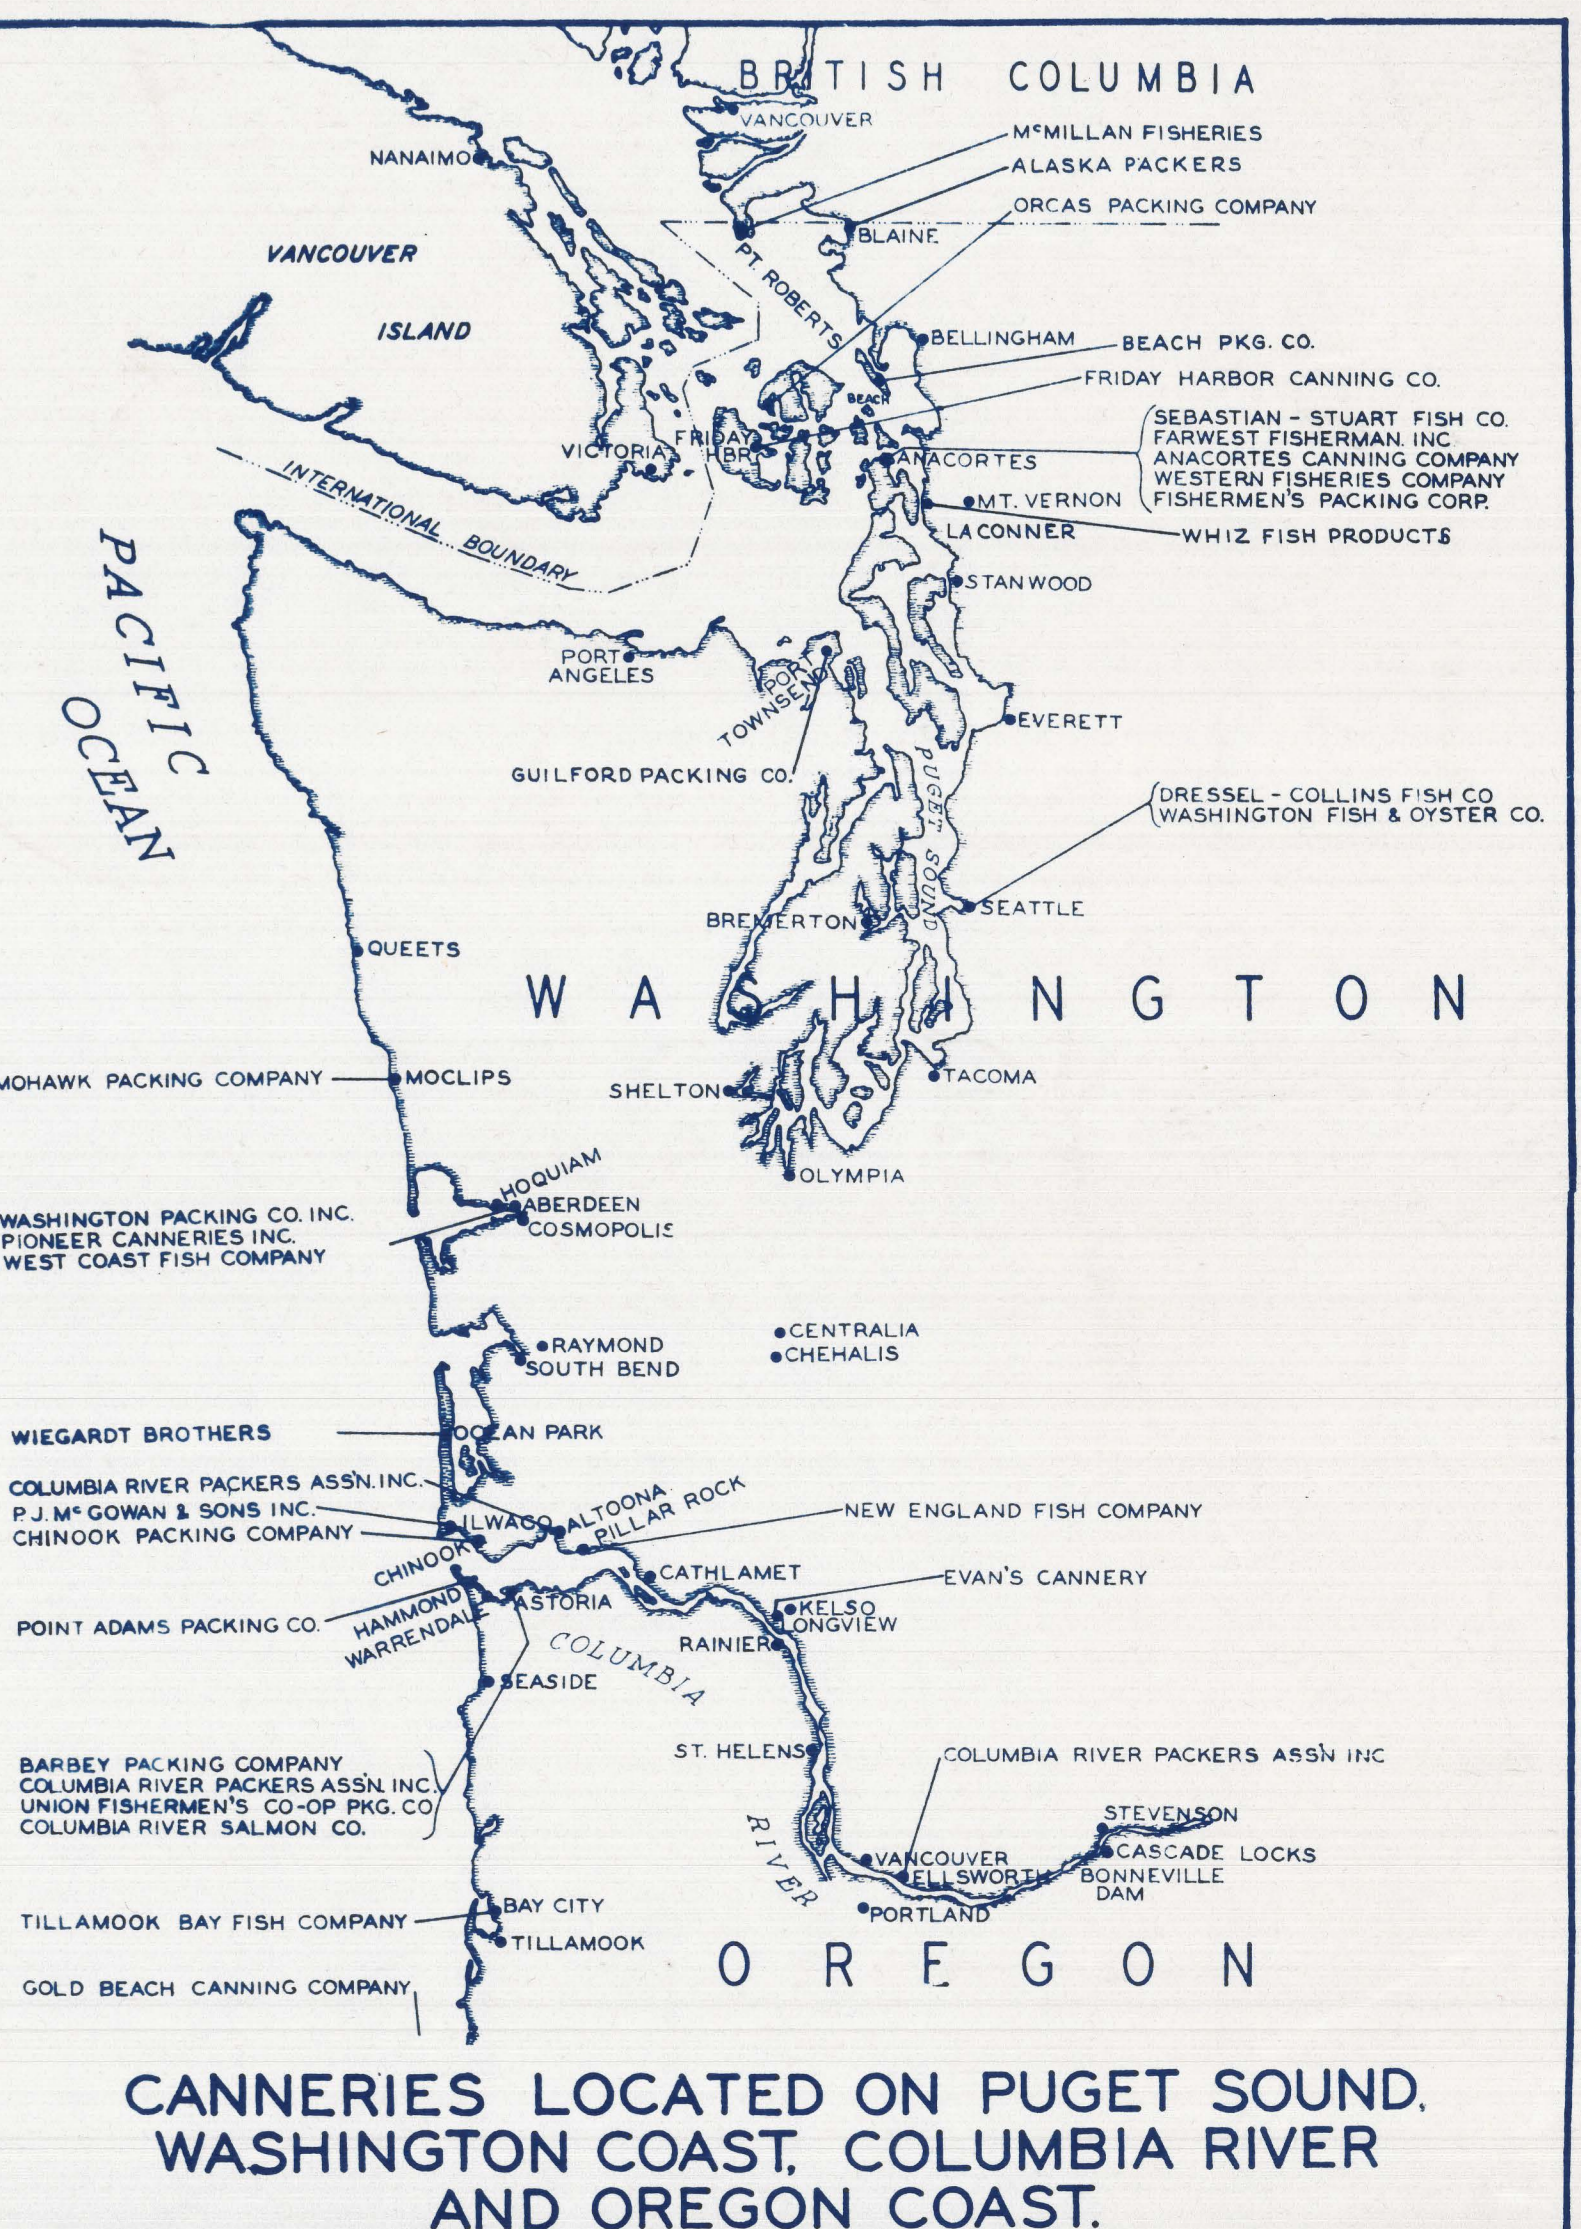

FISHING AREAS IN ALASKA

- WESTERN
1 BRISTOL BAY
2 NORTH ALASKA PENINSULA
CENTRAL
3 SOUTH ALASKA PENINSULA
4 CHIGNIK
5 KODIAK
6 COOK INLET
7 RESURRECTION BAY
8 PRINCE WILLIAM SOUND
9 COPPER RIVER
10 BERING STRAIT
SOUTHEASTERN
11 YAKUTAT
12 ICY STRAITS
13 WESTERN DISTRICT
14 EASTERN DISTRICT
15 STIKINE
16 SUMNER STRAIT
17 CLARENCE STRAIT
18 SOUTHERN DISTRICT
19 SOUTH PRINCE OF WALES ISLAND

INDEX TO ALASKA CANNERIES

Table listing cannery names and locations across various fishing districts in Alaska, including entries like 'ALASKA NATIVE CONSOLIDATED CANNING CO.' and 'PACIFIC AMERICAN FISHERIES'.

INDEX TO CANNERIES

Table listing cannery names and locations along the Puget Sound, Washington Coast, Columbia River, and Oregon Coast, including entries like 'DIXON PACKING COMPANY' and 'PACIFIC AMERICAN FISHERIES'.

CANNERIES LOCATED ON PUGET SOUND WASHINGTON COAST, COLUMBIA RIVER AND OREGON COAST.

CANNERY MAP OF ALASKA

- LEGEND
5 CANNERY
FISHING DISTRICT NO.
FISHING DISTRICT BOUNDARY
TOWN
PLACE (SMALL VILLAGE)
AIRPLANE LANDING FIELD