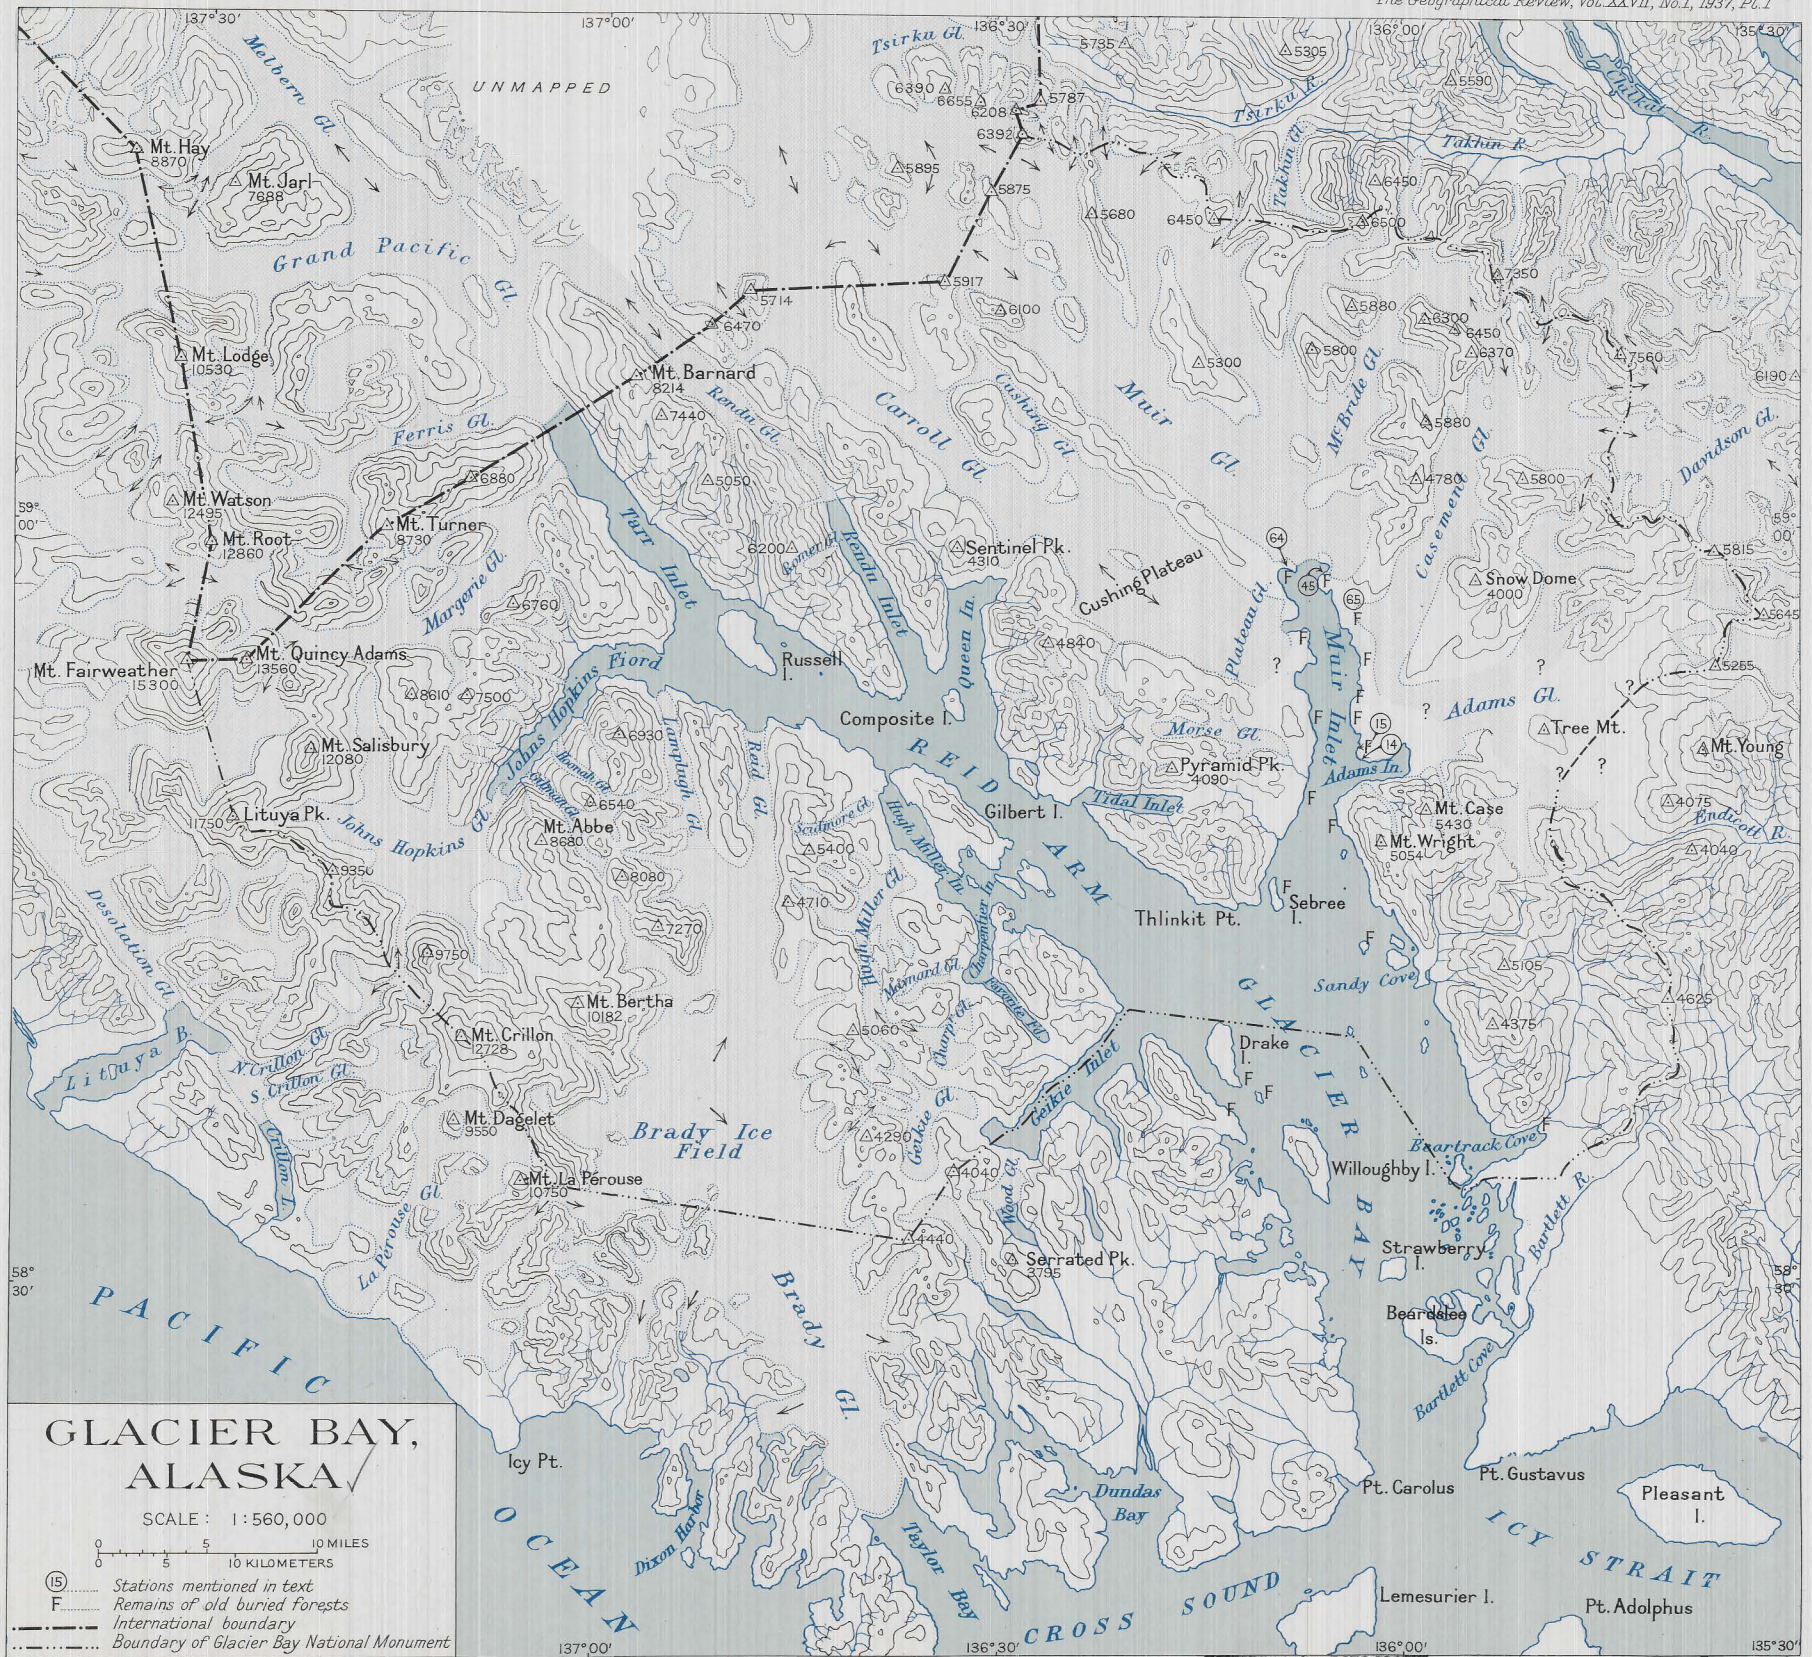

JAN -6 1937

The American Geographical Society of New York

The Geographical Review, Vol. XXVII, No. 1, 1937, Pl. I

Ccf

10092

ck

Division of Maps
FEB 15 1937
Library of Congress

A. Hoern & Co., Inc. Baltimore, U.S.A.