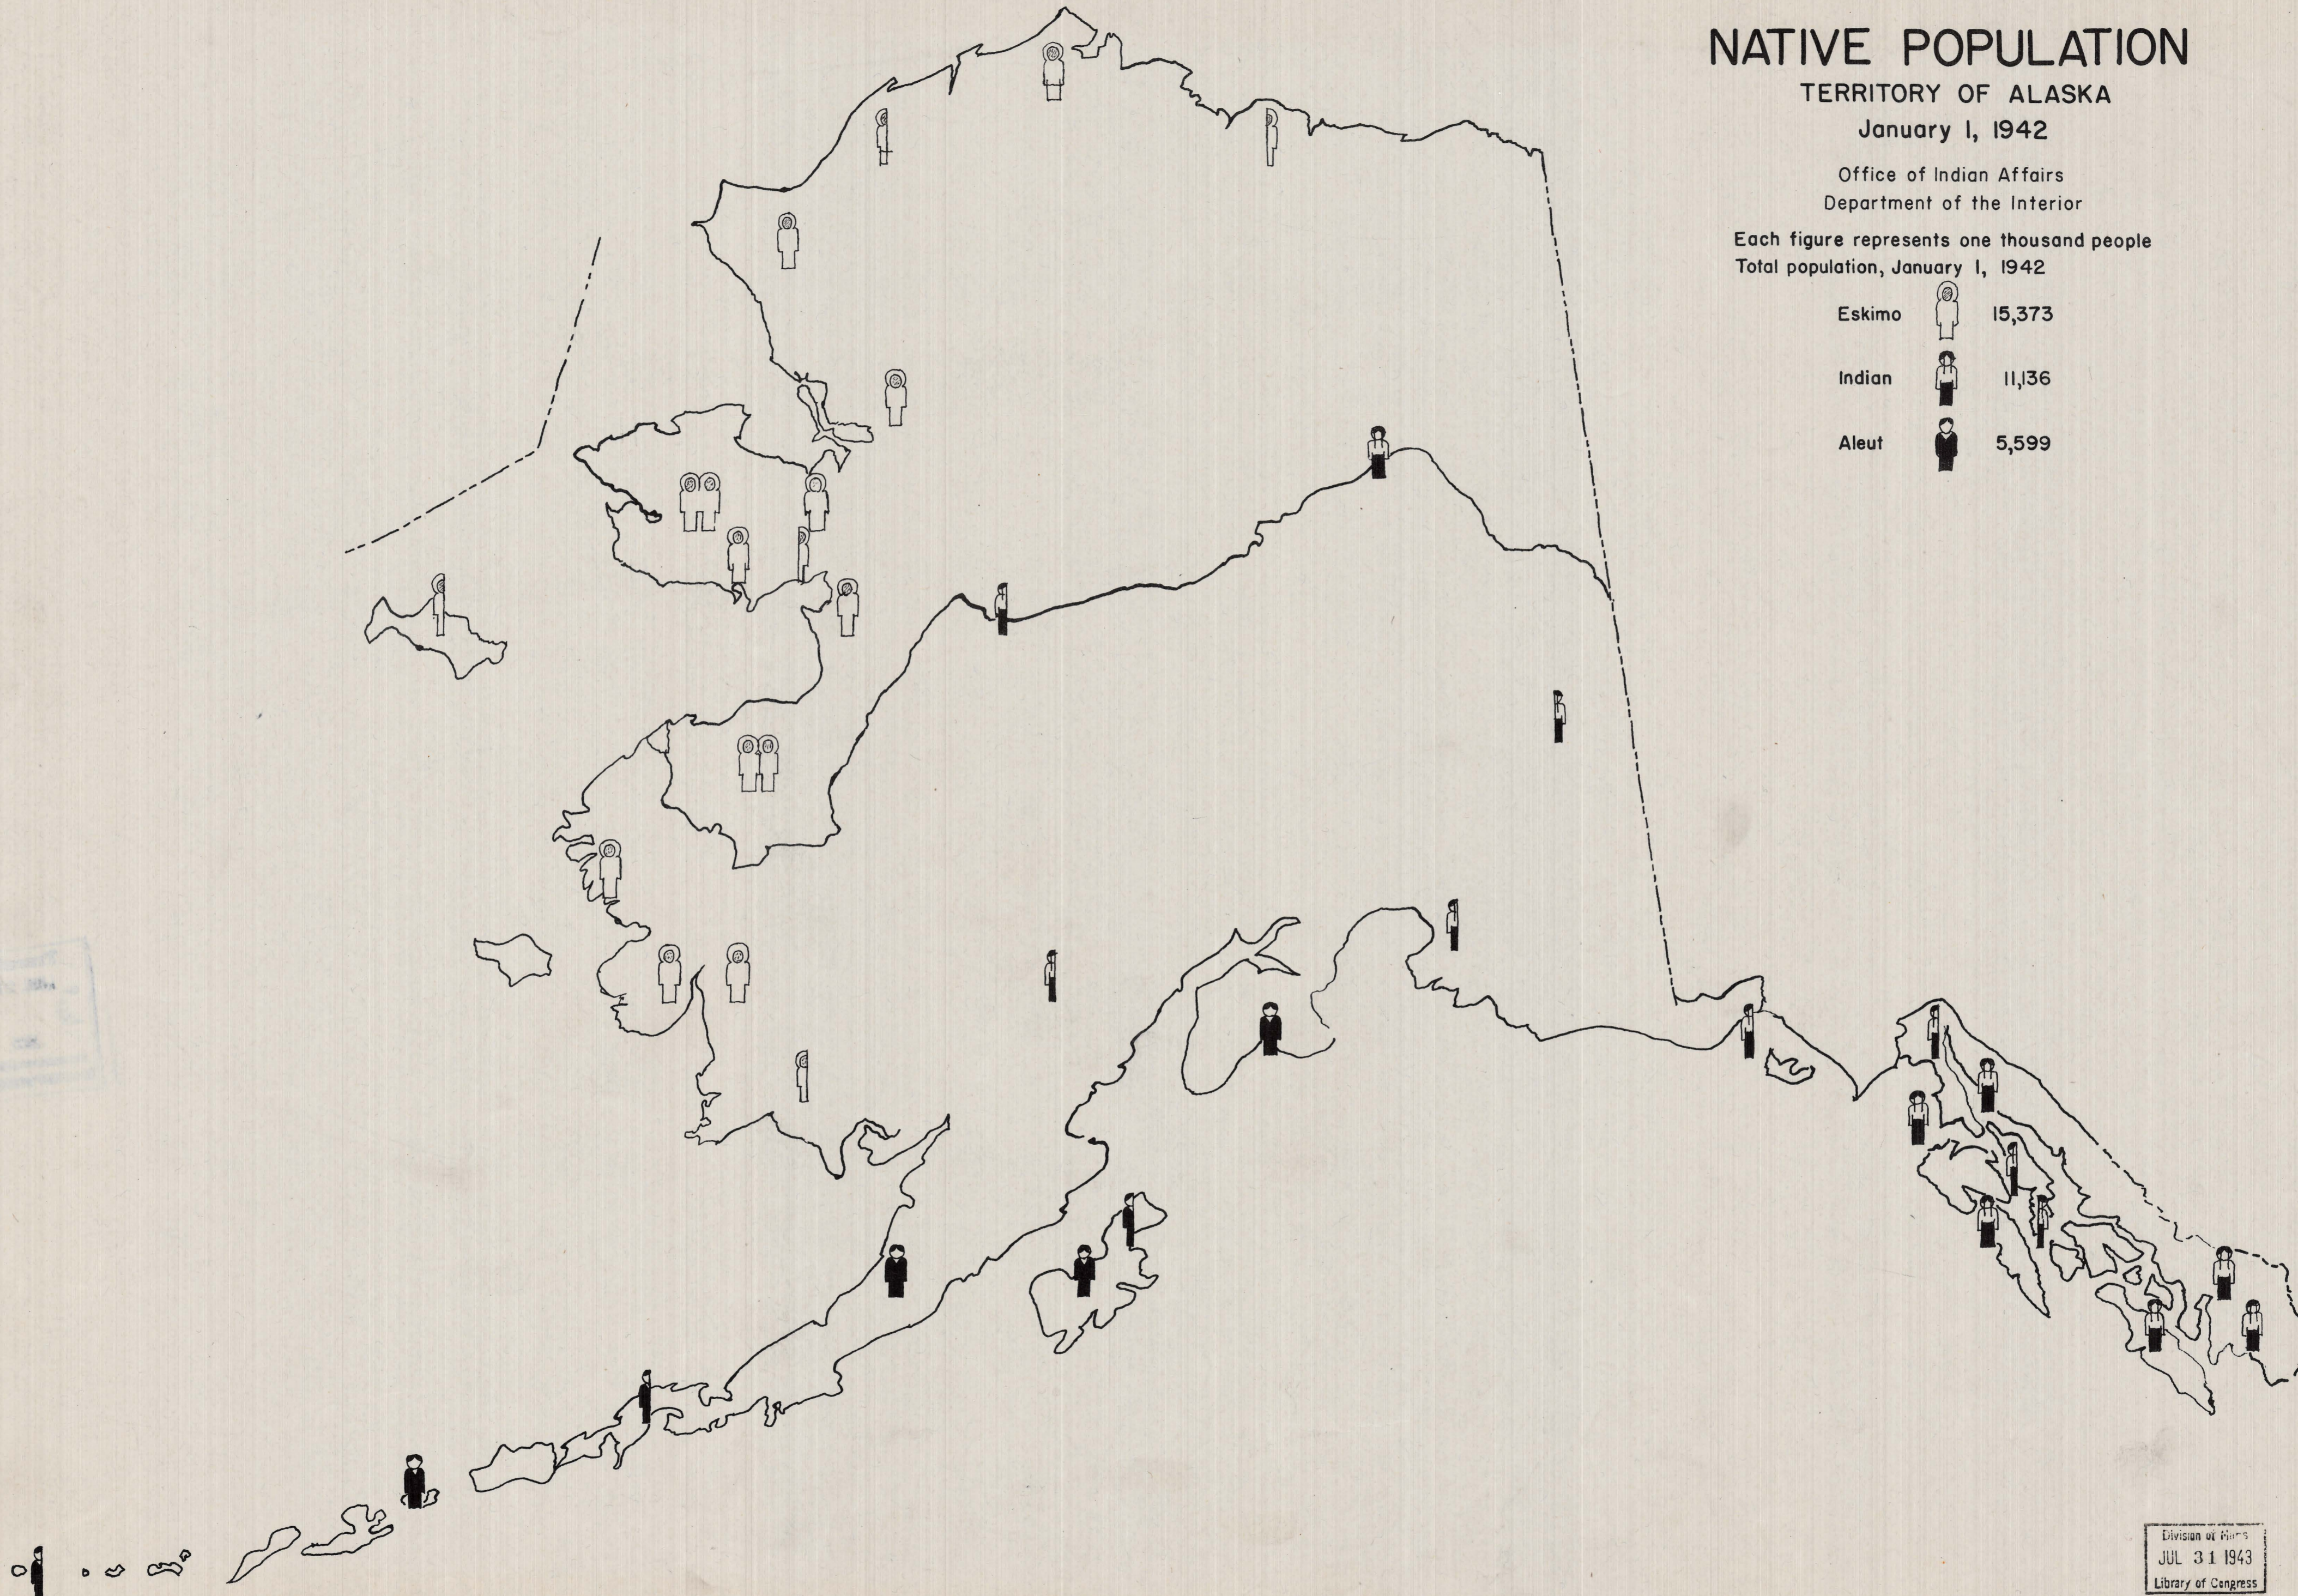

NATIVE POPULATION

TERRITORY OF ALASKA

January 1, 1942

Office of Indian Affairs
Department of the Interior

Each figure represents one thousand people
Total population, January 1, 1942

Eskimo		15,373
Indian		11,136
Aleut		5,599

Division of Maps
JUL 31 1943
Library of Congress

B001-21
51129