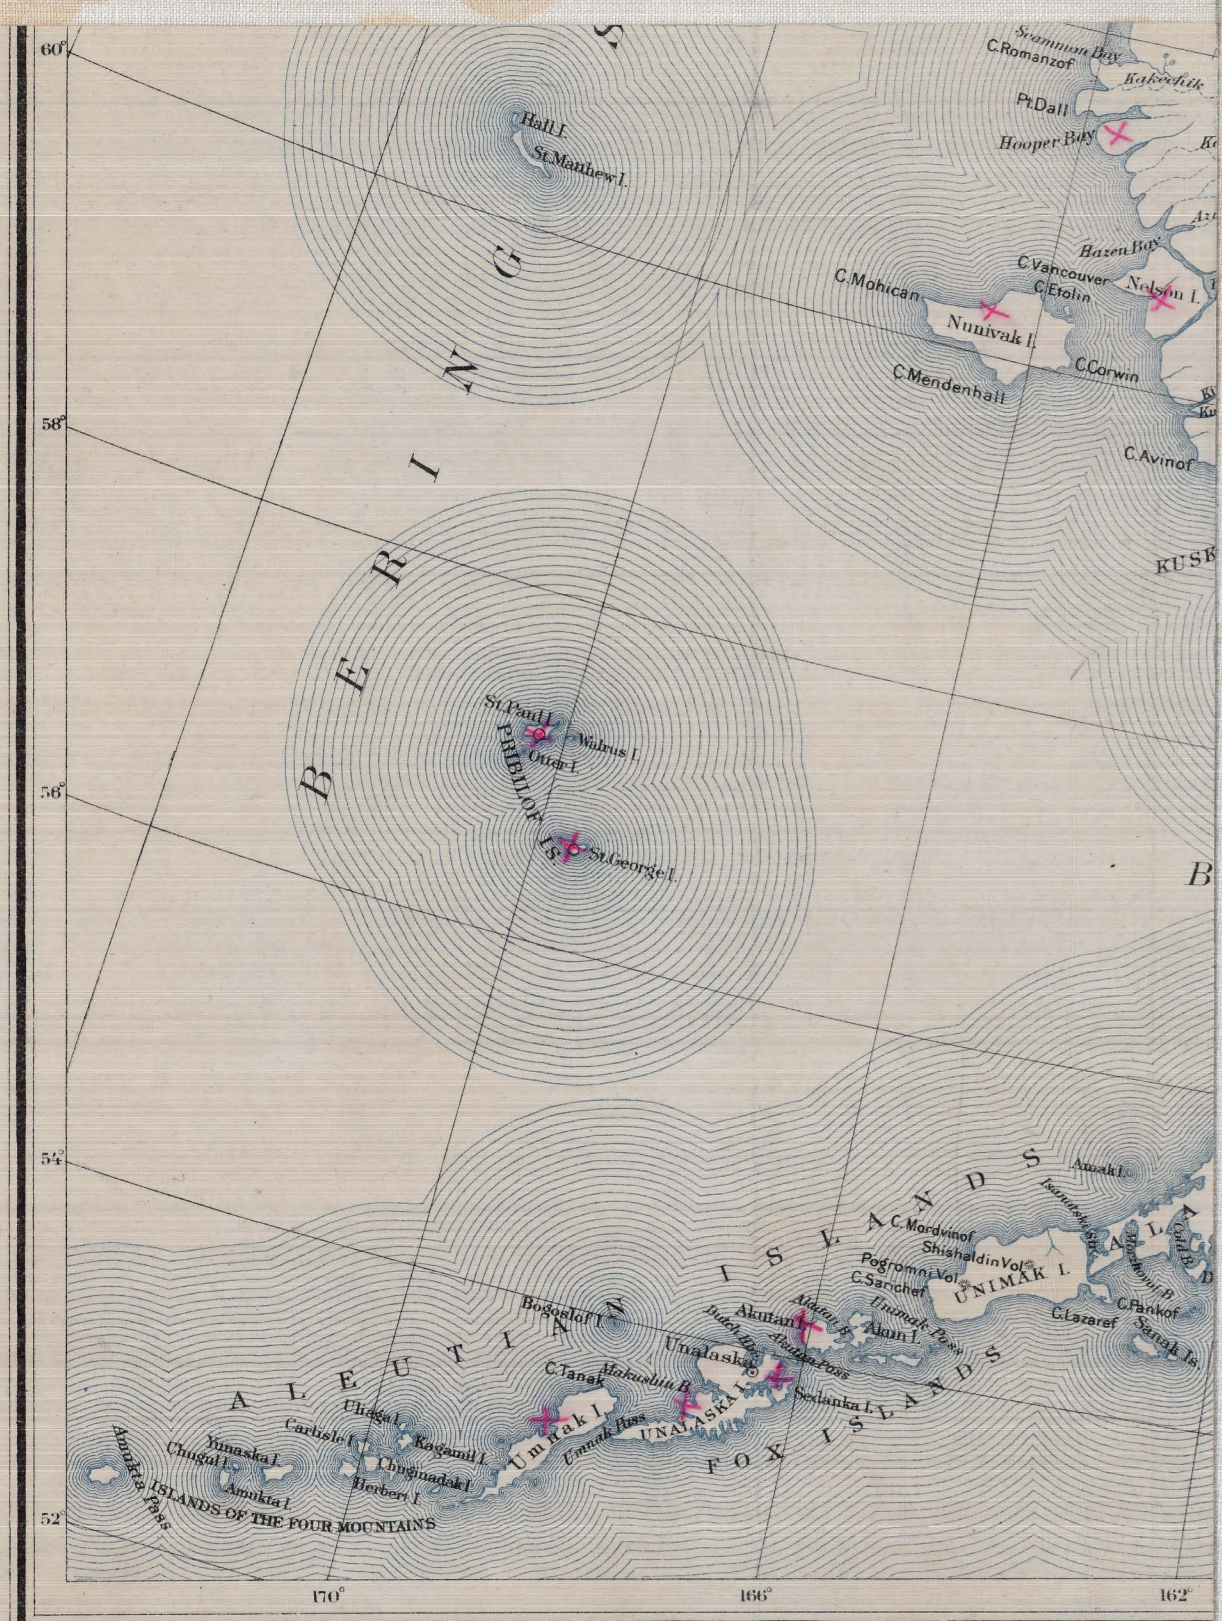

DEPARTMENT OF THE INTERIOR
U.S. GEOLOGICAL SURVEY

MAP OF ALASKA

Compiled by Alaska Branch from all available authentic sources, chiefly from maps of the U. S. Geological Survey and the U. S. Coast and Geodetic Survey
U.S. Government Radio Stations

Scale 5000000

Approximately 80 miles to 1 inch

Edition of 1927

HEMLOCK SPRUCE COASTAL FORESTS.
SPRUCE-BIRCH INTERIOR FOREST-SPARSE.
SPRUCE-BIRCH INTERIOR FOREST.

x Native Schools

Map Division
3 - MAY 1957
Library of Congress