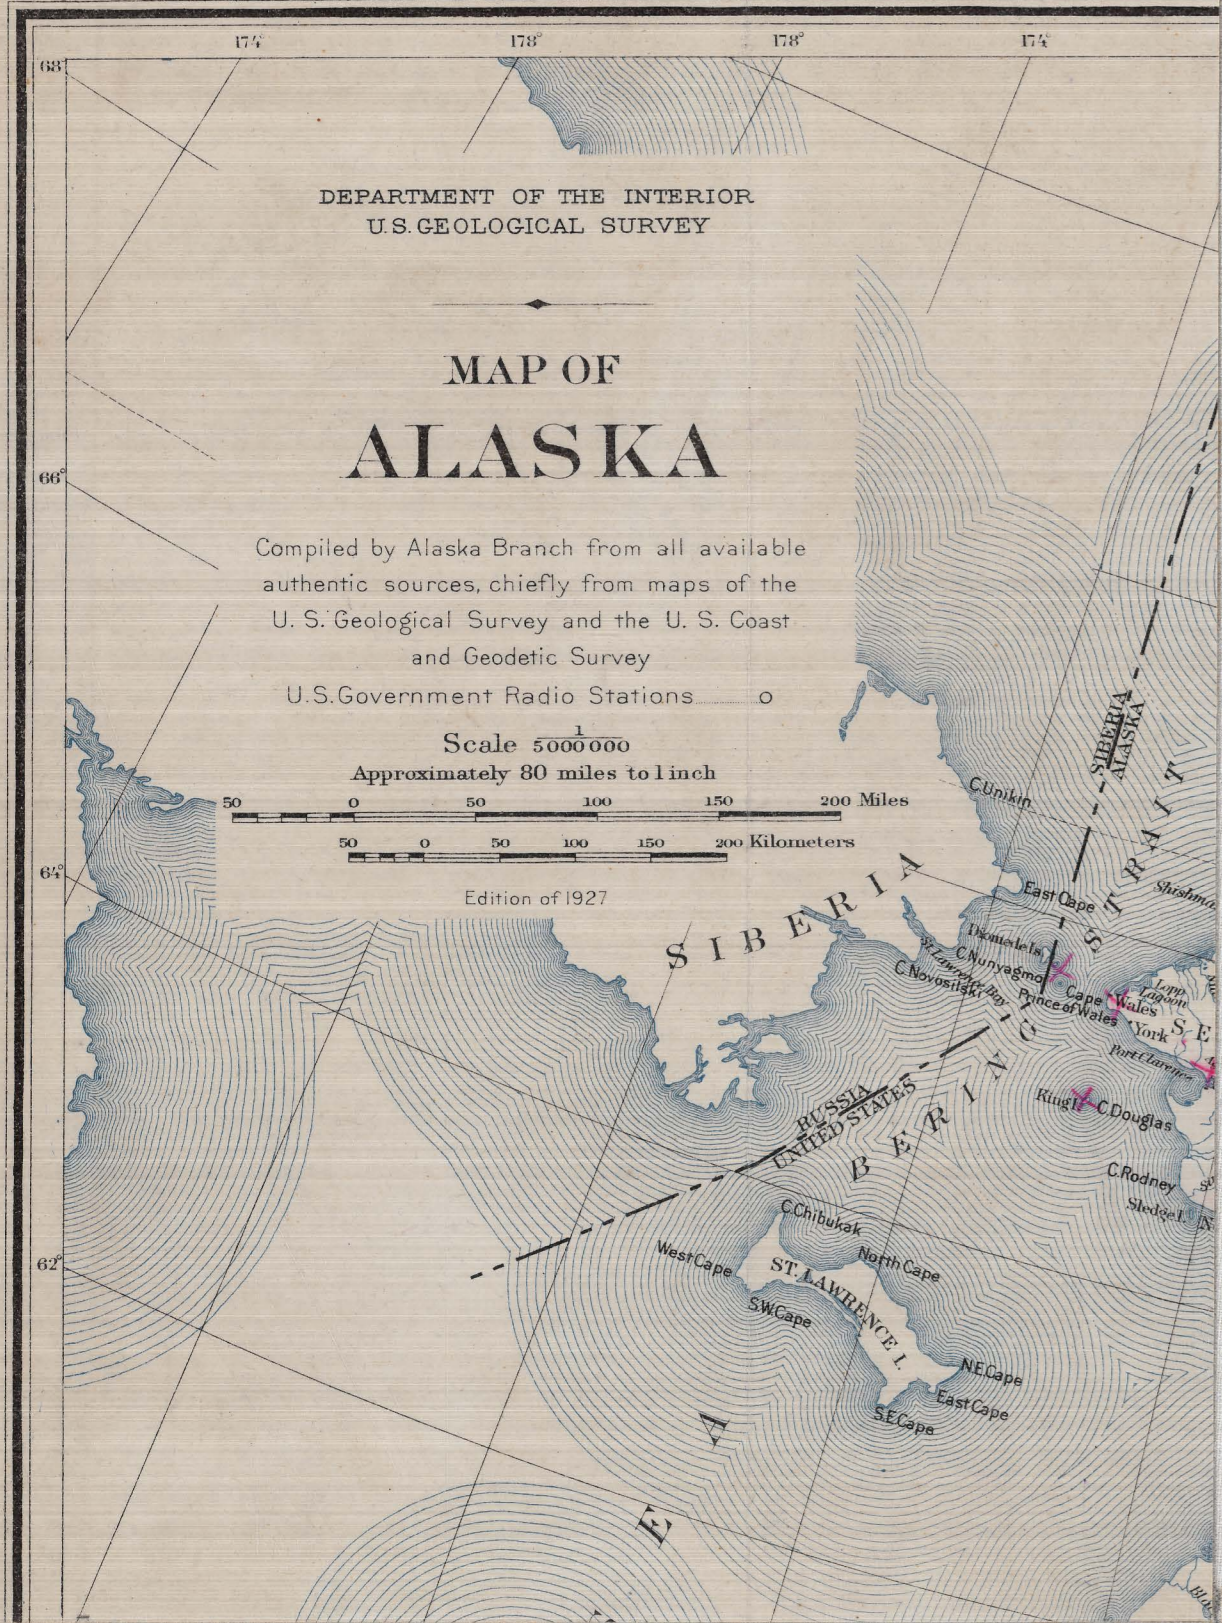

DEPARTMENT OF THE INTERIOR
U.S. GEOLOGICAL SURVEY

MAP OF ALASKA

Compiled by Alaska Branch from all available authentic sources, chiefly from maps of the U. S. Geological Survey and the U. S. Coast and Geodetic Survey
U.S. Government Radio Stations

Scale 5000000

Approximately 80 miles to 1 inch

Edition of 1927

HEMLOCK SPRUCE COASTAL FORESTS.
SPRUCE-BIRCH INTERIOR FOREST-SPARSE.
SPRUCE-BIRCH INTERIOR FOREST.

x Native Schools

Map Division
3 - MAY 1957
Library of Congress